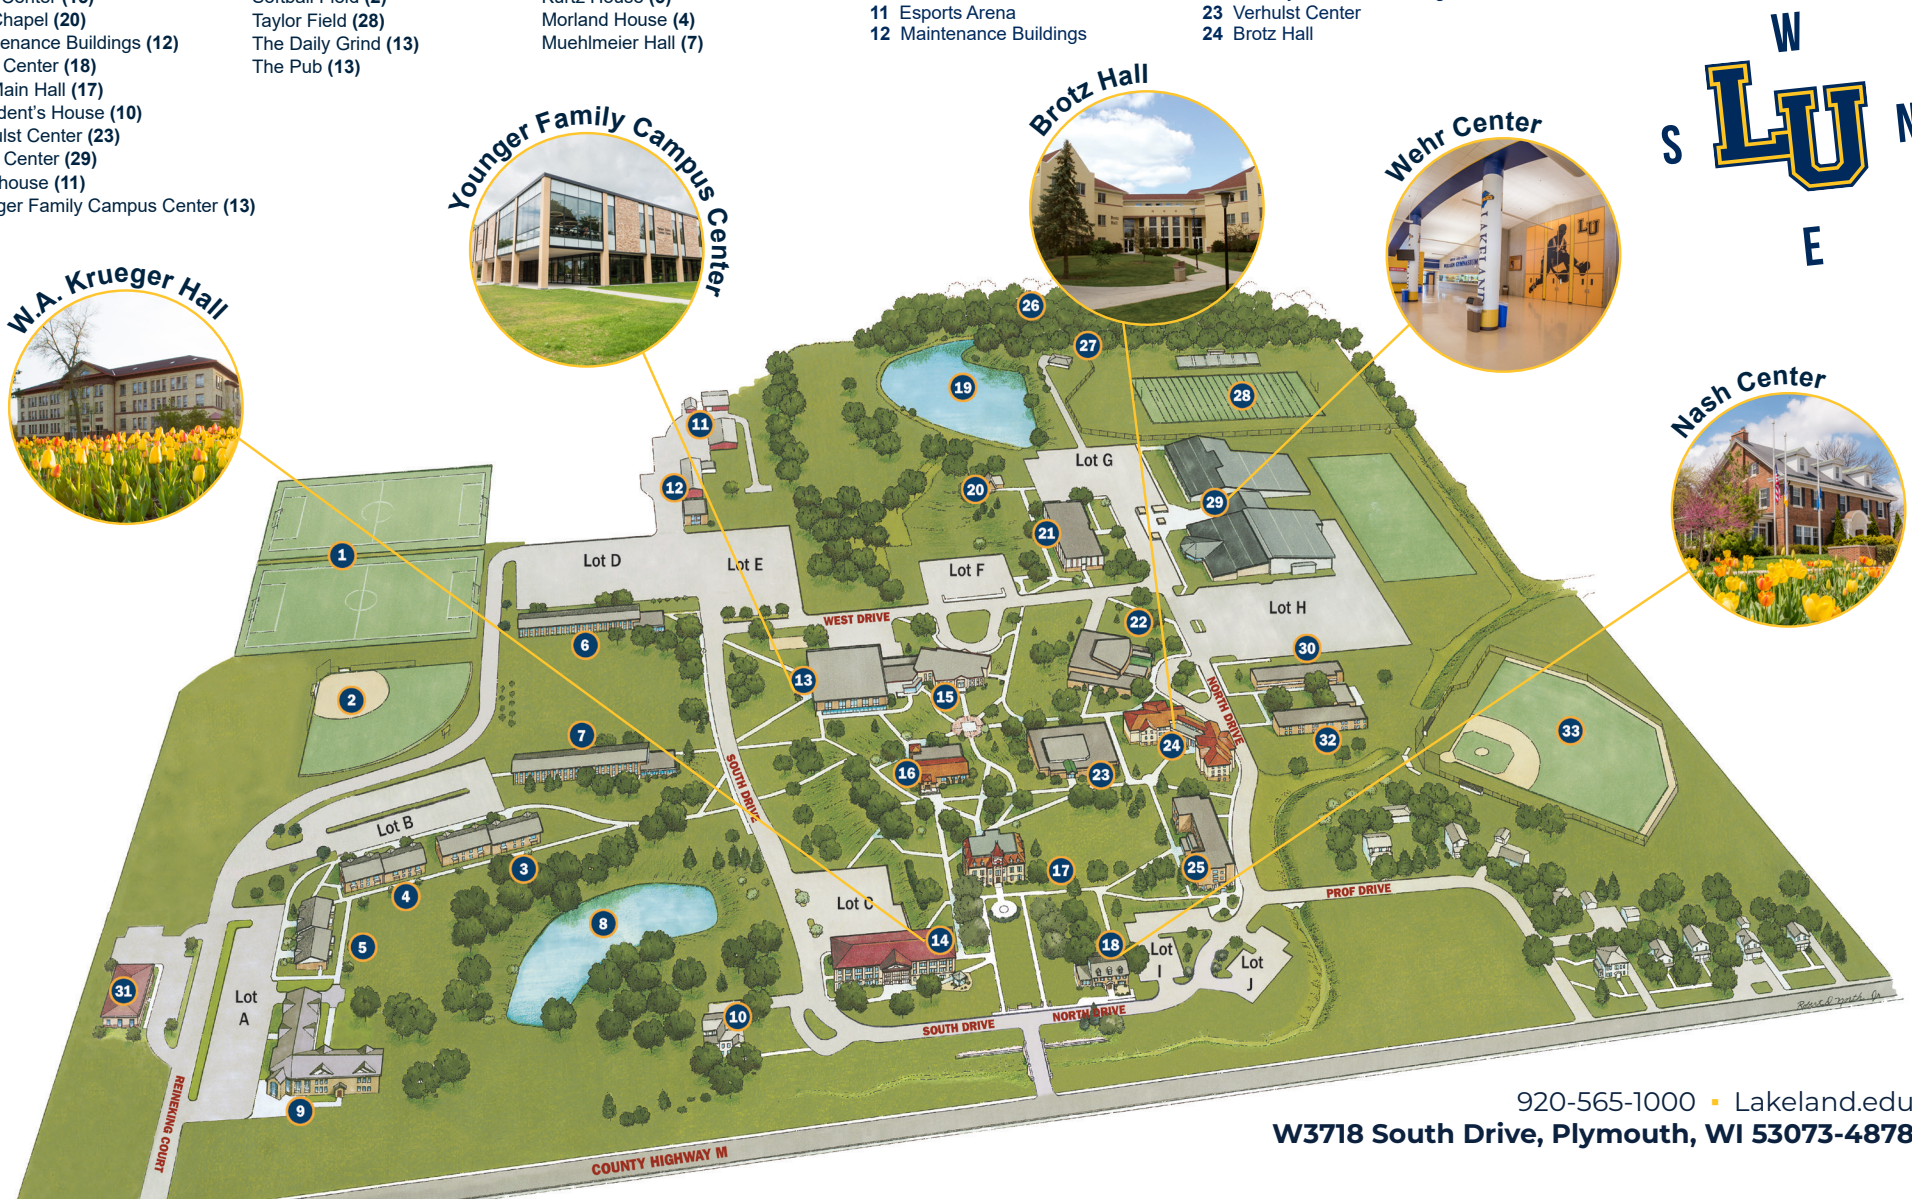

Places of Interest

Baseball Field (33)
Campus Lake (19)
Eatery/Dining (13)
Event Space (13) (2nd Floor)
Grether Natural Laboratory (26)
Lagoon (8)
Soccer Practice Fields (1)
Softball Field (2)
Taylor Field (28)
The Daily Grind (13)
The Pub (13)

Residence Halls

A.M. Krueger Hall (25)
Brotz Hall (24)
Friedli Hall (30)
Gould Hall (9)
Grosshuesch Hall (6)
Hill House (5)
Hofer Hall (32)
Kurtz House (3)
Morland House (4)
Muehlmeier Hall (7)

LAKELAND UNIVERSITY CAMPUS BY NUMBER

1 Soccer Practice Fields
2 Softball Fields
3 Kurtz House
4 Morland House
5 Hill House
6 Grosshuesch Hall
7 Muehlmeier Hall
8 Lagoon
9 Gould Hall
10 President's House
11 Esports Arena
12 Maintenance Buildings

13 Younger Family Campus Center
14 W.A. Krueger Hall
15 Laun Center
16 Esch Library
17 Old Main Hall
18 Nash Center
19 Campus Lake
20 Ley Chapel
21 Chase Science Center
22 Bradley Fine Arts Building
23 Verhulst Center
24 Brotz Hall

25 A.M. Krueger Hall
26 Grether Natural Laboratory
27 Alumni Pavilion
28 Taylor Field
29 Wehr Center
30 Friedli Hall
31 Cuddle Bugs Daycare
32 Hofer Hall
33 Baseball Field

920-565-1000 • Lakeland.edu
W3718 South Drive, Plymouth, WI 53073-4878